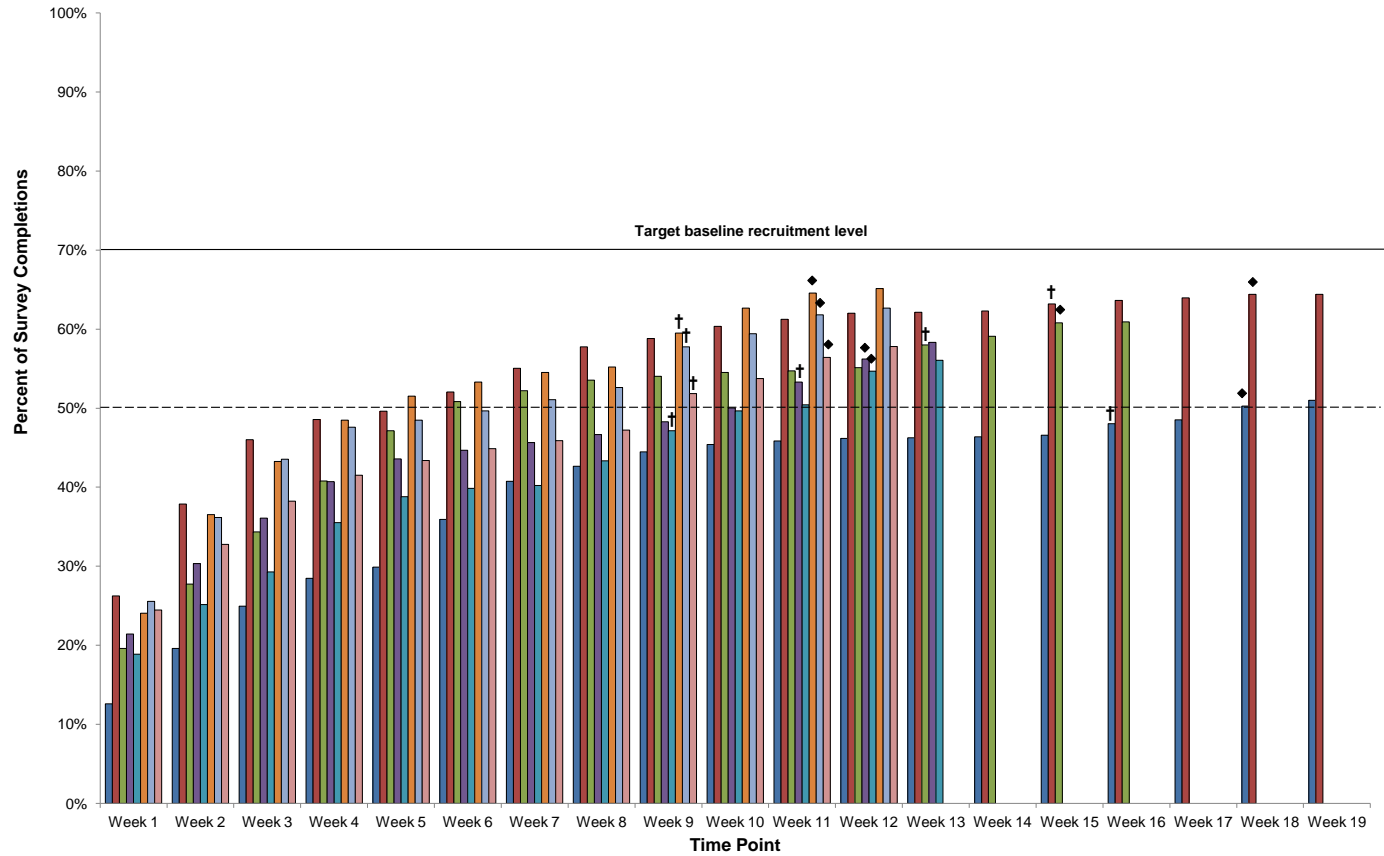

Progress of GLSNZ recruitment by partner institution

	Start Date
University of Auckland*	31/07/2011
Lincoln University	31/07/2011
AUT	21/08/2011
Massey University	11/09/2011
University of Waikato	11/09/2011
University of Canterbury	18/09/2011
University of Otago	18/09/2011
Victoria University of Wellington	18/09/2011

One-on-one contact made prior to Day 1: Primer email, VC letter, Official invite.

Follow-up emails sent at the start of weeks 2, 3, and 4.

Call-centre follow-ups begin during week 4.

* No primer email sent; VC letter emailed.

† Post-exam follow-up email 1 sent at start of week.

◆ Post-exam follow-up email 2 sent at start of week.