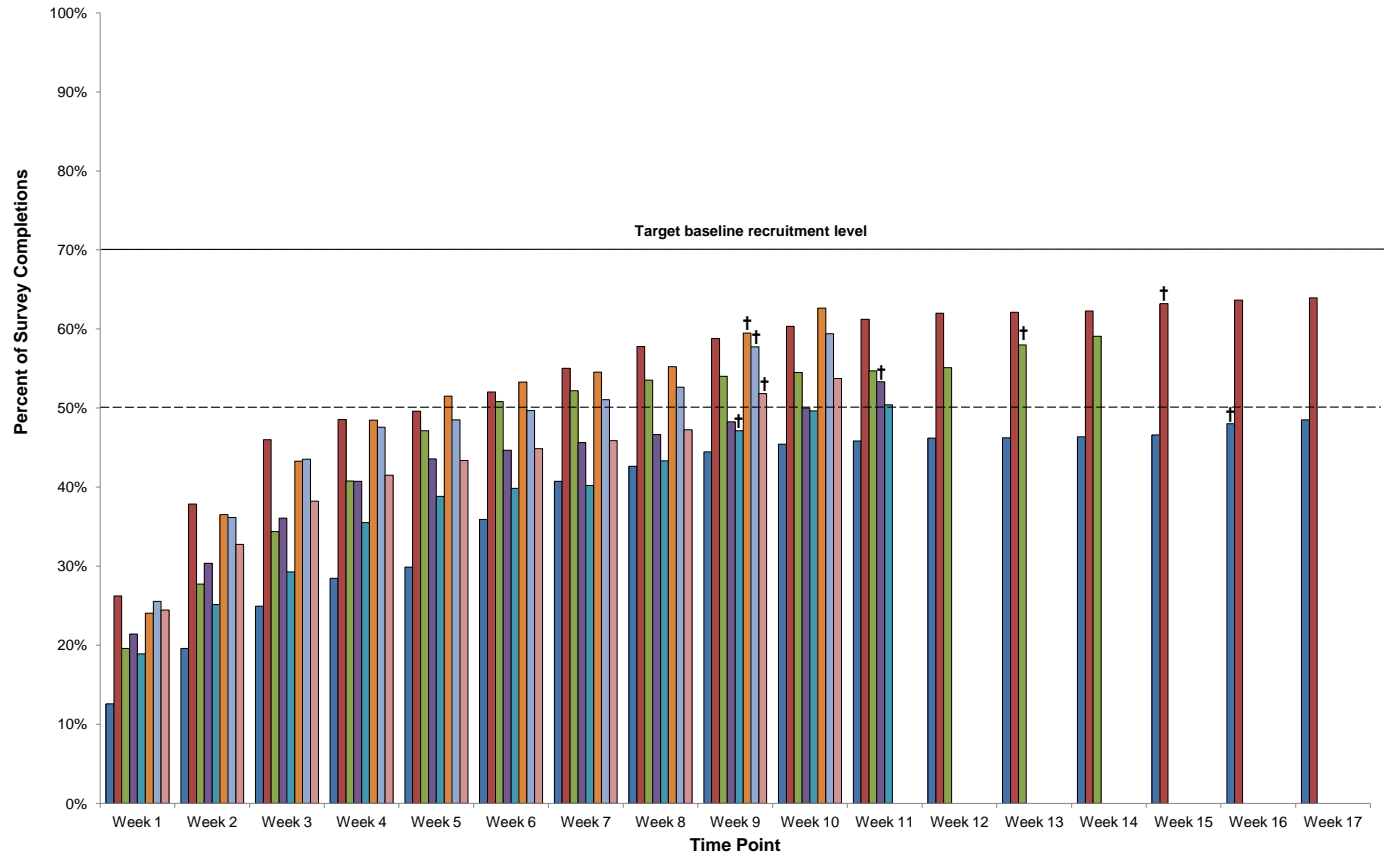

Progress of GLSNZ recruitment by partner institution

Start Date

- University of Auckland* 31/07/2011
- Lincoln University 31/07/2011
- AUT 21/08/2011
- Massey University 11/09/2011
- University of Waikato 11/09/2011
- University of Canterbury 18/09/2011
- University of Otago 18/09/2011
- Victoria University of Wellington 18/09/2011

One-on-one contact made prior to Day 1: Primer email, VC letter, Official invite.

Follow-up emails sent at the start of Weeks 2, 3, and 4.

Call-centre follow-ups begin during Week 4.

* No primer email sent; VC letter emailed.