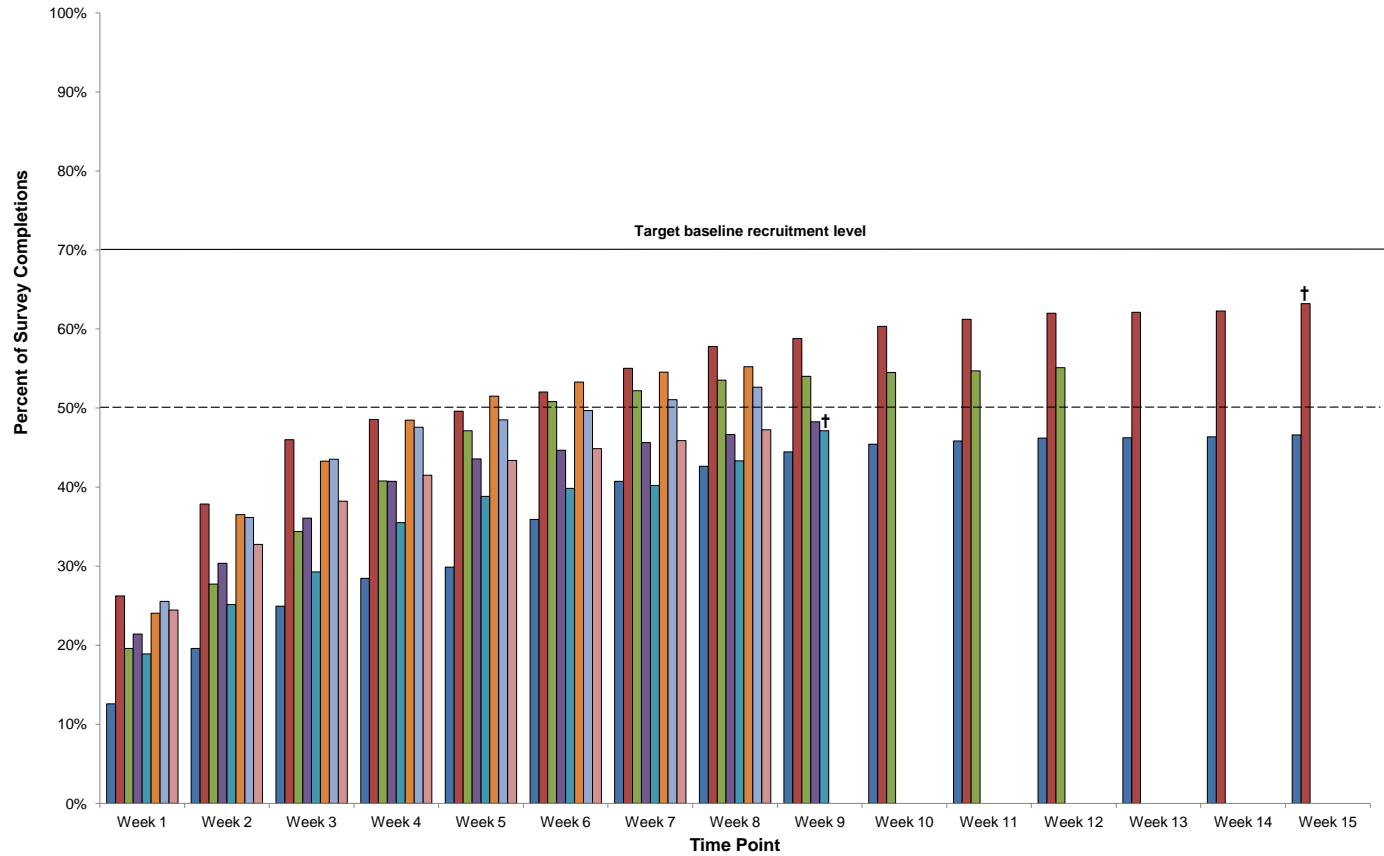

Progress of GLSNZ recruitment by partner institution

	Start Date
University of Auckland*	31/07/2011
Lincoln University	31/07/2011
AUT	21/08/2011
Massey University	11/09/2011
University of Waikato	11/09/2011
University of Canterbury	18/09/2011
University of Otago	18/09/2011
Victoria University of Wellington	18/09/2011

One-on-one contact made prior to Day 1: Primer email, VC letter, Official invite.

Follow-up emails sent at the start of Weeks 2, 3, and 4.

Call-centre follow-ups begin during Week 4.

* No primer email sent; VC letter emailed.

† Post-exam follow-up emails sent at start of week.