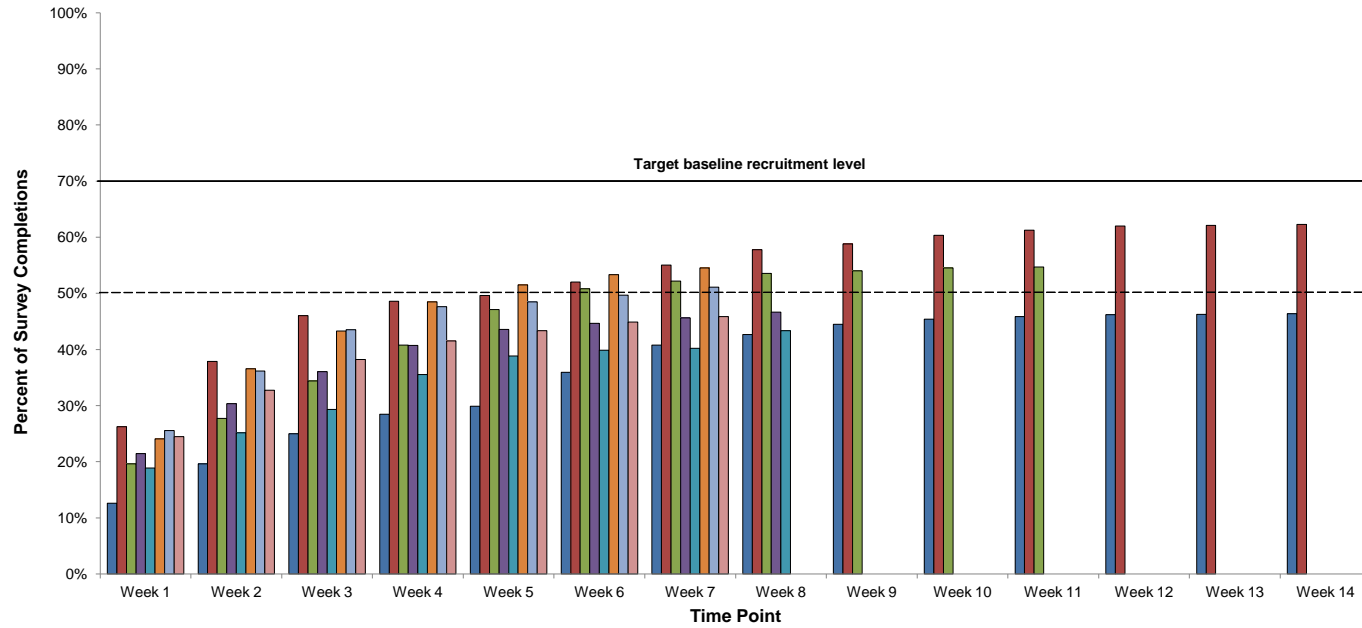

### Progress of GLSNZ recruitment by partner institution

	Start Date
University of Auckland*	31/07/2011
Lincoln University	31/07/2011
AUT	21/08/2011
Massey University	11/09/2011
University of Waikato	11/09/2011
University of Canterbury	18/09/2011
University of Otago	18/09/2011
Victoria University of Wellington	18/09/2011

\* Please note: no primer email sent; VC letter emailed.

One-on-one contact made prior to Day 1: Primer email, VC letter, Official invite

Follow-up email message sent at start of Week 2

Follow-up email message sent at start of Week 3