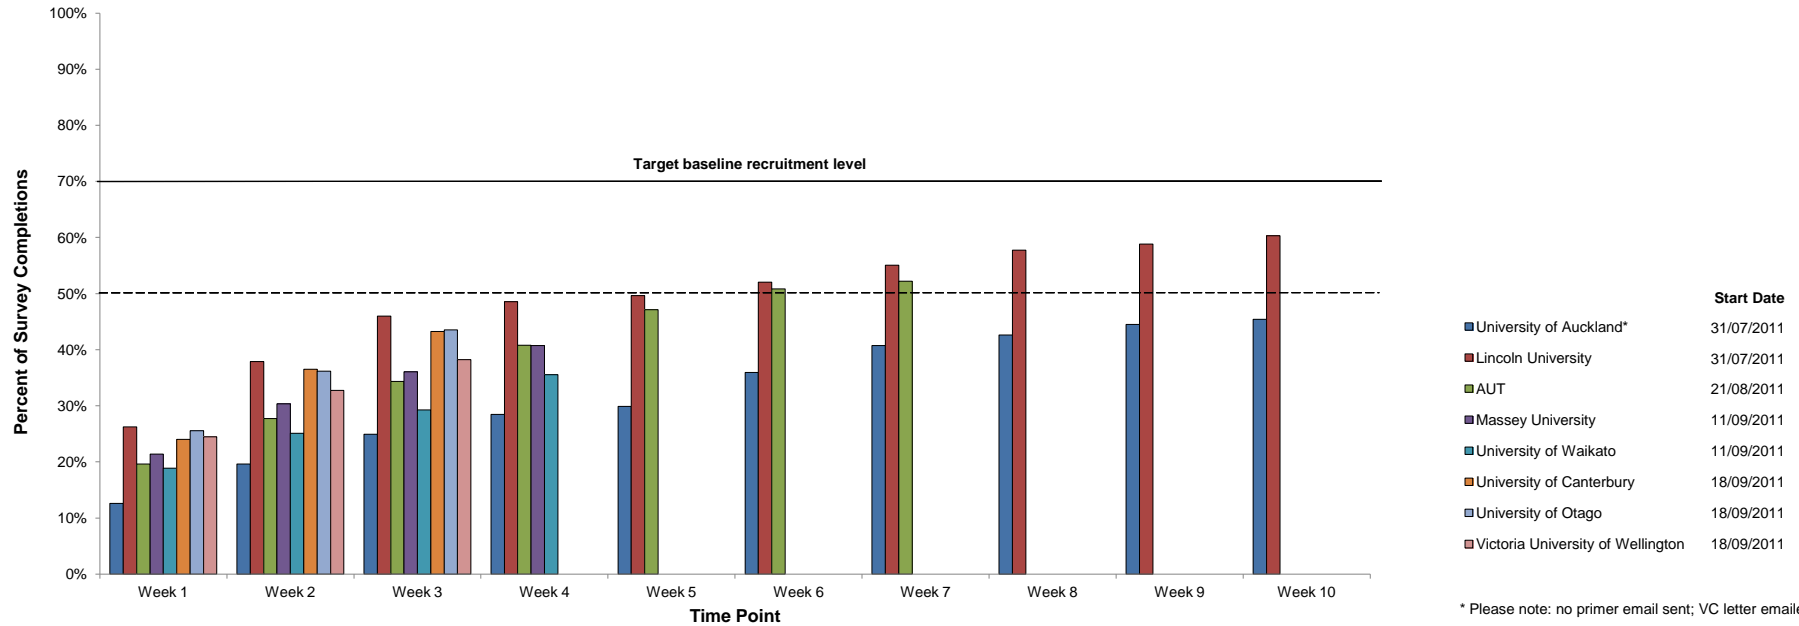

Progress of GLSNZ recruitment by partner institution

Start Date

- University of Auckland* 31/07/2011
- Lincoln University 31/07/2011
- AUT 21/08/2011
- Massey University 11/09/2011
- University of Waikato 11/09/2011
- University of Canterbury 18/09/2011
- University of Otago 18/09/2011
- Victoria University of Wellington 18/09/2011

* Please note: no primer email sent; VC letter emailed.

One-on-one contact made prior to Day 1: Primer email, VC letter, Official invite

Follow-up email message sent at start of Week 2

Follow-up email message sent at start of Week 3